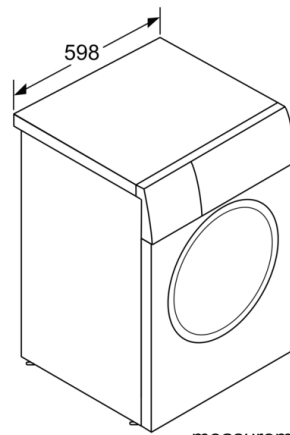

Technical Data

Energy Efficiency Class: C
Weighted energy consumption in kWh per 100 washing cycles of eco 40-60 programme: 62 kWh
Maximum capacity in kg: 8.0 kg
The water consumption of the eco programme in liters per cycle: 47 l
Duration of eco 40-60 programme in hours and mins at rated capacity: 3:26 h
Spin-drying efficiency class of eco 40-60 programme: B
Airborne acoustical noise emission class: B
Airborne acoustical noise emissions : 75 dB(A) re 1 pW
Construction type: Free-standing
Height of removable worktop: -2 mm
Dimensions of the product: 848 x 598 x 546 mm
Net weight: 67.8 kg
Connection rating: 2300 W
Fuse protection: 10 A
Voltage: 220-240 V
Frequency: 50 Hz
Length of electrical supply cord: 210.0 cm
Door hinge: Left
Wheels: No
EAN code: 4242005389155
Installation type: Free-standing

Technical Information

- Slide-under installation
- Not stackable. Not compatible with stacking kit.
- Dimensions (H x W): 84.8 cm x 59.8 cm
- Appliance depth: 54.6 cm
- Appliance depth incl. door: 58.4 cm
- Appliance depth with open door: 95.6 cm

measurements in mm