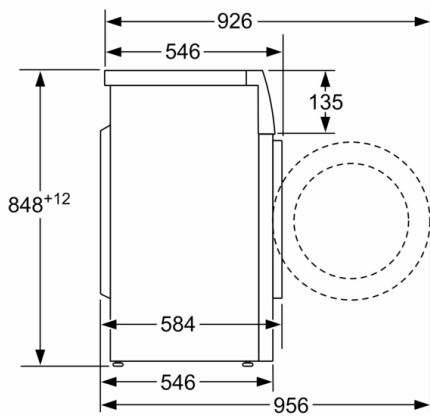

Technical Data

Energy Efficiency Class: C
Weighted energy consumption in kWh per 100 washing cycles of eco 40-60 programme: 62 kWh
Maximum capacity in kg: 8.0 kg
The water consumption of the eco programme in liters per cycle: 47 l
Duration of eco 40-60 programme in hours and mins at rated capacity: 3:26 h
Spin-drying efficiency class of eco 40-60 programme: B
Airborne acoustical noise emission class: B
Airborne acoustical noise emissions : 75 dB(A) re 1 pW
Construction type: Free-standing
Height of removable worktop: -2 mm
Dimensions of the product: 848 x 598 x 546 mm
Net weight: 67.8 kg
Connection rating: 2300 W
Fuse protection: 10 A
Voltage: 220-240 V
Frequency: 50 Hz
Length of electrical supply cord: 210.0 cm
Door hinge: Left
Wheels: No
EAN code: 4242005389155
Installation type: Free-standing

Technical Information

- Slide-under installation
- Not stackable. Not compatible with stacking kit.
- Dimensions (H x W): 84.8 cm x 59.8 cm
- Appliance depth: 54.6 cm
- Appliance depth incl. door: 58.4 cm
- Appliance depth with open door: 95.6 cm

measurements in mm