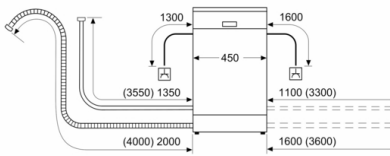

Technical Data

Energy Efficiency Class: E
Energy Consumption for 100 cycles Eco Programme: 76 kWh
Maximum number of place settings: 10
The water consumption of the eco programme in liters per cycle: 9.5 l
Programme duration: 3:40 h
Airborne acoustical noise emissions : 45 dB(A) re 1 pW
Airborne acoustical noise emission class: C
Construction type: Free-standing
Height of removable worktop: 30 mm
Dimensions of the product (HxWxD): 845 x 450 x 600 mm
Depth with open door 90 degree: 1155 mm
Adjustable feet: Yes - all
Maximum adjustability feet: 20 mm
Adjustable plinth: No
Net weight: 40.3 kg
Gross weight: 41.7 kg
Connection rating: 2400 W
Fuse protection: 10 A
Voltage: 220-240 V
Frequency: 50; 60 Hz
Length of electrical supply cord: 175.0 cm
Plug type: GB plug
Length inlet hose: 165 cm
Length outlet hose: 205 cm
EAN code: 4242005203420
Installation type: Free-standing with built-in possibility

Design features

- Time delay (3, 6 or 24 hours)
- DuoPower spray arm in upper basket
- Self-cleaning filter system with 3 piece corrugated filter
- Tamperproof controls
- Large item spray head
- Stainless steel interior
- Dimensions (HxWxD): 84.5 x 45 x 60cm

¹ Scale of Energy Efficiency Classes from A to G

² Energy consumption in kWh per 100 cycles (in programme Eco 50 °C)

³ Water consumption in litres per cycle (in programme Eco 50 °C)

⁴ Duration of programme Eco 50 °C

**Series 4, Free-standing dishwasher, 45 cm,
White
SPS4HMW53G**

measurements in mm

⌚ socket
() values with extension kit