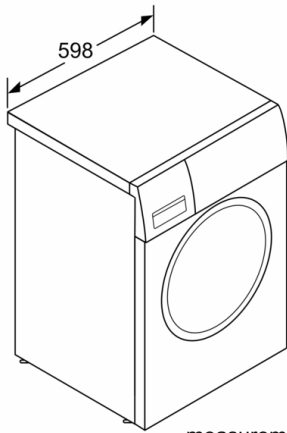

**Serie | 6, Washing machine, front loader, 8
kg, 1400 rpm
WAU28S80GB**

measurements in mm