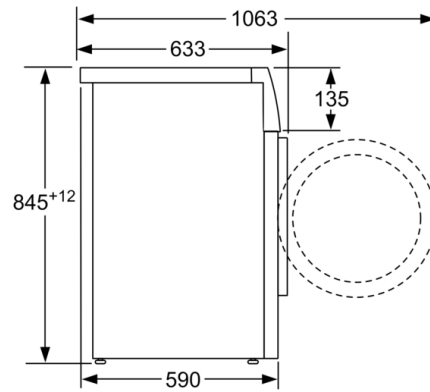

#### Technical Information

- Slide-under installation
- Drum volume: 63 litres
- Large silver-white door with 171° opening
- Dimensions (H x W): 84.5 cm x 59.8 cm
- Appliance depth: 59.0 cm
- Appliance depth incl. door: 63.3 cm
- Appliance depth with open door: 106.3 cm

**Serie | 6, Washing machine, front loader, 8  
kg, 1400 rpm  
WAU28S80GB**

measurements in mm

measurements in mm