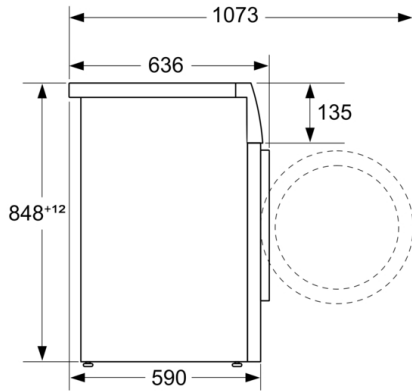

Construction type: Free-standing

Height of removable worktop: -2 mm

Dimensions of the product: 848 x 598 x 590 mm

Net weight: 74.5 kg

Connection rating: 2300 W

Fuse protection: 10 A

Voltage: 220-240 V

Frequency: 50-60 Hz

Approval certificates: CE, E17D UKCA marking, VDE

Length of electrical supply cord: 210 cm

Door hinge: Left

Wheels: No

EAN code: 4242005338443

Installation type: Free-standing

4 242005 338443

Serie | 6, Washing machine, front loader, 9 kg, 1400 rpm WGG244ARGB

Technical Information

- Slide-under installation
- Dimensions (H x W): 84.8 cm x 59.8 cm
- Appliance depth: 59.0 cm
- Appliance depth incl. door: 63.6 cm
- Appliance depth with open door: 107.3 cm

¹ Scale of Energy Efficiency Classes from A to G

**Serie | 6, Washing machine, front loader, 9
kg, 1400 rpm
WGG244ARGB**

measurements in mm

measurements in mm