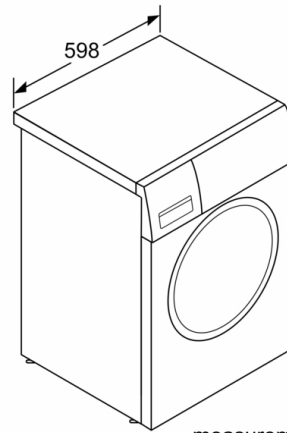

Technical Information

- Slide-under installation
- Dimensions (H x W): 84.8 cm x 59.8 cm
- Appliance depth: 59.0 cm
- Appliance depth incl. door: 63.6 cm
- Appliance depth with open door: 107.3 cm

¹ Scale of Energy Efficiency Classes from A to G

**Serie | 6, Washing machine, front loader, 9
kg, 1400 rpm
WGG244ARGB**

measurements in mm

measurements in mm