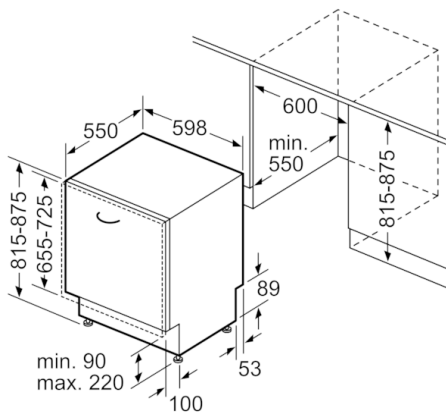

Required niche size for installation (HxWxD): 815-875 x 600 x 550 mm

Approval certificates: CE, VDE

Depth with open door 90 degree: 1150 mm

Adjustable feet: Yes - all from front

Maximum adjustability feet: 60 mm

Flexible design elements

- VarioFlex baskets
- VarioDrawer - loading of cutlery on 3rd level
- 3 stage Rackmatic height-adjustable top basket
- Low friction wheels on bottom basket
- Rack Stopper to prevent derailing of bottom basket
- 2 foldable plate racks in top basket
- 4 foldable plate racks in bottom basket
- Upper rack cup shelf

**Serie | 4, Fully-integrated dishwasher, 60 cm
SGV4HVX38G**

measurements in mm