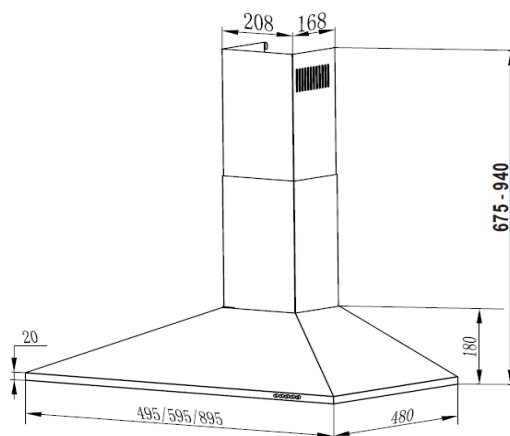

## Appliance Data Sheet

<b>Product Type</b>	<b>Cooker Hood</b>
<b>Product Code</b>	<b>CHIM60BKPF</b>
	<b>Product Description</b>
	60cm Chimney Hood
	AWAITING ENERGY LABEL

### Features / Specification

Barcode	8422248611046
Colour	Black
Hood Width	595mm
Fan Speeds	3
Extraction Rate (EU66)	307.9 m3/h
Lights	2 x 28W Halogen Lamps
Grease Filter	2 x Aluminium Filters
Controls	Push Buttons
Noise Level	63.5 dB (A)
Carbon Filters	2 x TMFILT1
Air Outlet Diameter	150mm
Motor Rating	220-240V - 50Hz - 65W
Maximum Load	121 Watt
Chimney Extension	Min 495mm/Max 760mm

### Dimensions & Technical Information

Product Dimensions width x depth x height	595 x 480 x Min 675/Max 940mm
Packed Dimensions width x depth x height	640 x 230 x 540mm
Product Weight (kg)	8.3 kg Packed 6.5kg Unpacked