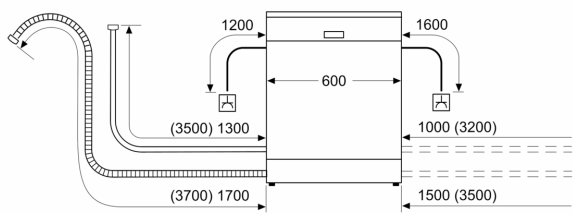

Technical Data

Energy Efficiency Class:D
 Energy Consumption for 100 cycles Eco Programme: 85 kWh
 Maximum number of place settings: 14
 The water consumption of the eco programme in liters per cycle: 9.5 l
 Programme duration: 4:55 h
 Airborne acoustical noise emissions :44 dB(A) re 1 pW
 Airborne acoustical noise emission class:B
 Installation type:Freestanding
 Height of removable worktop: 30 mm
 Dimensions of the product (HxWxD):845 x 600 x 600 mm
 Depth with open door 90 degree: 1155 mm
 Adjustable feet: Yes - all
 Maximum adjustability feet: 20 mm
 Adjustable plinth: No
 Net weight:50.1 kg
 Gross weight: 51.6 kg
 Connection rating: 2400 W
 Fuse protection: 10 A
 Voltage: 220-240 V
 Frequency: 50; 60 Hz
 Length of electrical supply cord: 175.0 cm
 Plug type: GB plug
 Length inlet hose: 165 cm
 Length outlet hose: 190 cm
 EAN code:4242005346813
 Installation type:Free-standing with built-in possibility

Design features

- Time delay (3, 6 or 24 hours)
- Remaining programme time indicator (min)
- Leak protection system
- Tamperproof controls
- Self-cleaning filter system with 3 piece corrugated filter
- Large item spray head
- Stainless steel interior
- Dimensions (HxWxD): 84.5 x 60 x 60cm

¹ Scale of Energy Efficiency Classes from A to G

² Energy consumption in kWh per 100 cycles (in programme Eco 50

°C)

³ Water consumption in litres per cycle (in programme Eco 50 °C)

⁴ Duration of programme Eco 50 °C

Series 4, Free-standing dishwasher, 60 cm, White SMS4HMW00G

measurements in mm

⊠ socket
() values with extension kit