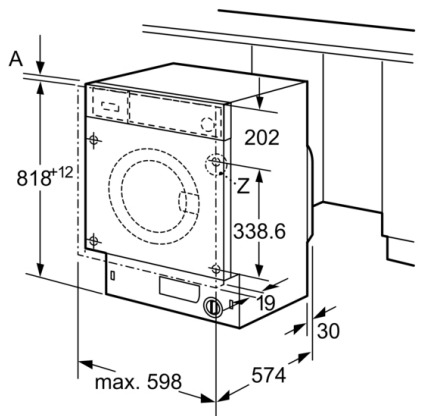

Construction type: Built-in

Height of removable worktop: -2 mm

Dimensions of the product: 818 x 596 x 544 mm

Net weight: 75.8 kg

Connection rating: 2300 W

Fuse protection: 10 A

Voltage: 220-240 V

Frequency: 50 Hz

Technical Information

- Fully integrated
- Large white door with 130° opening and 30 cm porthole
- Furniture door is reversible
- Height adjustment with cardanDrive
- adjustable base height: 15 cm
- adjustable base depth: 6.5 cm

**Serie | 8, Built-in washing machine, 8 kg,
1400 rpm
WIW28502GB**

measurements in mm

Z detail

measurements in mm

measurements in mm

measurements in mm