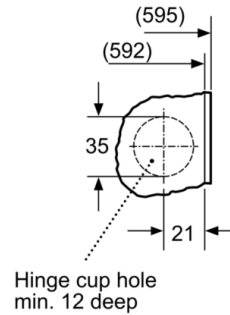

**Serie | 8, Built-in washing machine, 8 kg,
1400 rpm
WIW28502GB**

measurements in mm

Z detail

measurements in mm

measurements in mm

measurements in mm