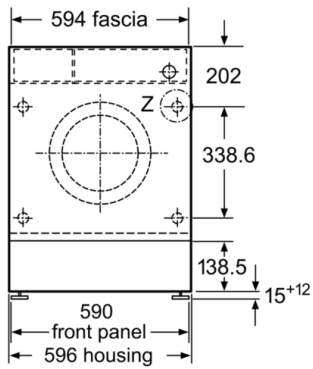

**Serie | 8, Built-in washing machine, 8 kg,
1400 rpm
WIW28502GB**

measurements in mm