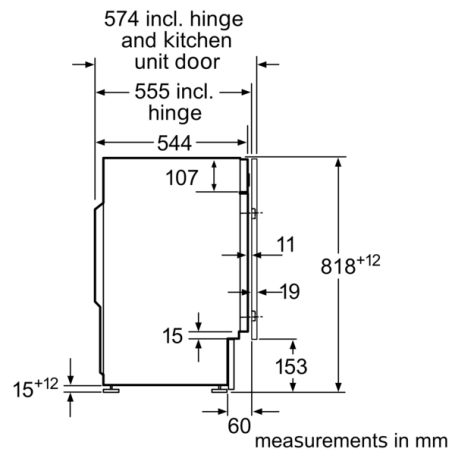

Construction type: Built-in

Height of removable worktop: -2 mm

Dimensions of the product: 818 x 596 x 544 mm

Net weight: 75.8 kg

Connection rating: 2300 W

Fuse protection: 10 A

Voltage: 220-240 V

Frequency: 50 Hz

Approval certificates: CE, E17D UKCA marking, VDE

Length of electrical supply cord: 210 cm

Door hinge: Left

Wheels: No

EAN code: 4242005347896

Installation type: Full-integrated

Optional accessories

WMZ20441 : Height-adjustable feet

Technical Information

- Fully integrated
- Large white door with 130° opening and 30 cm porthole
- Furniture door is reversible
- Height adjustment with cardanDrive
- adjustable base height: 15 cm
- adjustable base depth: 6.5 cm

**Serie | 8, Built-in washing machine, 8 kg,
1400 rpm
WIW28502GB**

measurements in mm

Z detail

measurements in mm

measurements in mm

measurements in mm