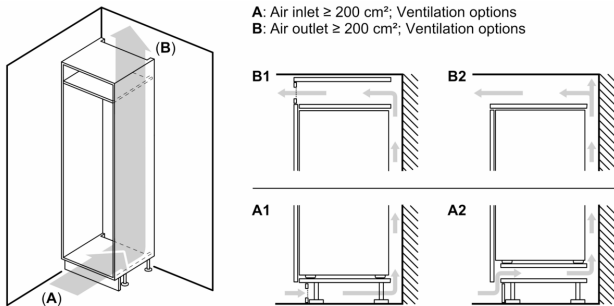

### Key features - Fridge section

- 4 safety glass shelves in fridge compartment of which 2 are height adjustable
- 1 removable door storage compartments.
- 3 door bins
- 1 dairy compartment in door
- Metal bottle rack
- Door shelves in fridge door: 1 large and 1 small.

### Dimension and installation

- Dimensions: 177.2 cm H x 55.8 cm W x 54.8 cm D
- Niche Dimensions: 177.5 cm H x 56 cm W x 55 cm D

- Right hinged door, door reversible
- Height adjustable front feet
- 220 - 240 V
- Length of power cord:230 cm

### Additional features

**Series 6, Built-in fridge-freezer with freezer at bottom, 177.2 x 55.8 cm, soft close flat hinge KIN86ADD0G**

Measurements in mm

measurements in mm  
 Recommended gap dimensions for flat hinges