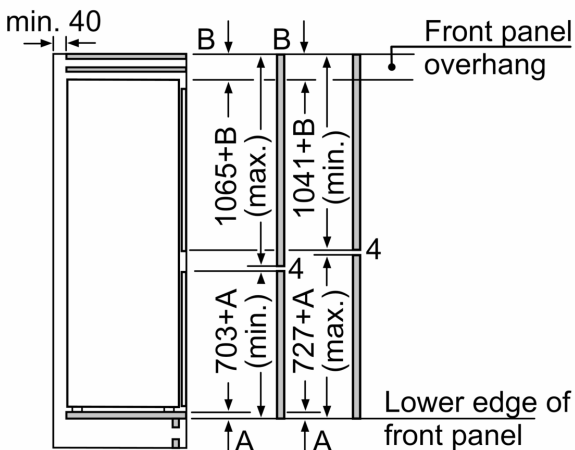

### Dimension and installation

- Dimensions: 177.2 cm H x 55.8 cm W x 54.8 cm D
- Niche Dimensions: 177.5 cm H x 56 cm W x 55 cm D

- Right hinged door, door reversible
- Height adjustable front feet
- 220 - 240 V
- Length of power cord:230 cm

### Additional features

**Series 6, Built-in fridge-freezer with freezer at bottom, 177.2 x 55.8 cm, soft close flat hinge KIN86ADD0G**

Measurements in mm

measurements in mm  
 Recommended gap dimensions for flat hinges