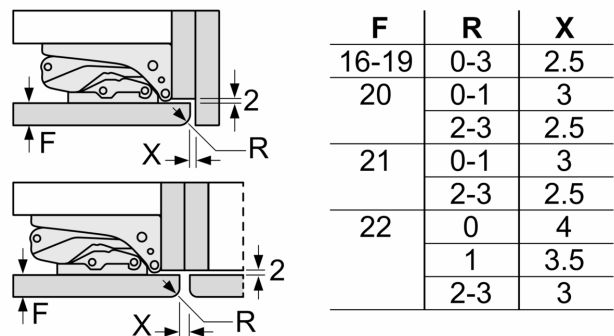

### Dimension and installation

- Dimensions: 177.2 cm H x 55.8 cm W x 54.8 cm D
- Niche Dimensions: 177.5 cm H x 56 cm W x 55 cm D

- Right hinged door, door reversible
- Height adjustable front feet
- 220 - 240 V
- Length of power cord:230 cm

### Additional features

**Series 6, Built-in fridge-freezer with freezer at bottom, 177.2 x 55.8 cm, soft close flat hinge KIN86ADD0G**

Measurements in mm

measurements in mm  
 Recommended gap dimensions for flat hinges

The specified unit door dimensions are valid for a door gap of 4 mm.  
 measurements in mm

The gap dimensions recommended in the table must be adhered to in order to ensure that appliance doors do not collide with anything when they are opened, and to avoid causing damage to kitchen units. 1 /