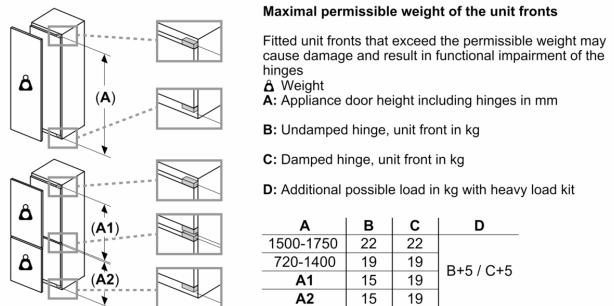

Series 6, Built-in fridge-freezer with freezer at bottom, 177.2 x 55.8 cm, soft close flat hinge KIN86ADD0G