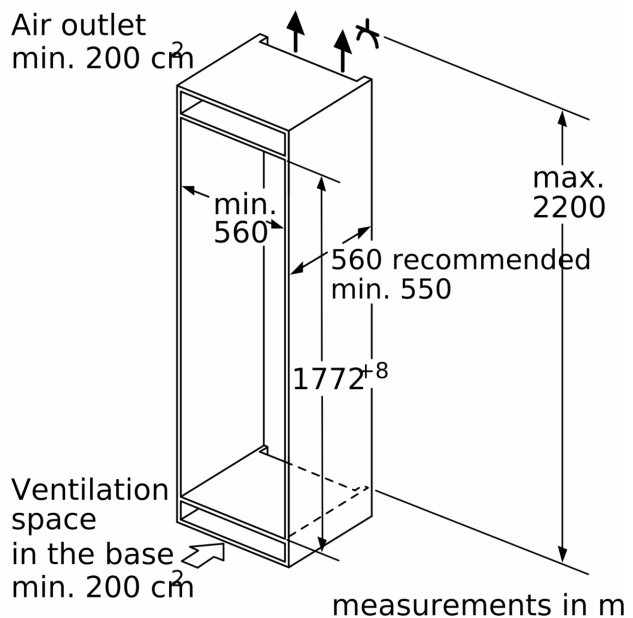

### Dimension and installation

- Dimensions: 177.2 cm H x 55.8 cm W x 54.8 cm D
- Niche Dimensions: 177.5 cm H x 56 cm W x 55 cm D

- Right hinged door, door reversible
- Height adjustable front feet
- 220 - 240 V
- Length of power cord:230 cm

### Key features - Freezer section

- SuperFreezing function with automatic deactivation
- 1 x ice cube tray, 3 x egg tray
- Based on the results of the standard 24-hour test. Actual consumption depends on usage/position of the appliance.

### Additional features

**Series 6, Built-in fridge-freezer with freezer at bottom, 177.2 x 55.8 cm, soft close flat hinge KIN86ADD0G**

Measurements in mm

measurements in mm  
 Recommended gap dimensions for flat hinges

The specified unit door dimensions are valid for a door gap of 4 mm.  
 measurements in mm

The gap dimensions recommended in the table must be adhered to in order to ensure that appliance doors do not collide with anything when they are opened, and to avoid causing damage to kitchen units. 1 /