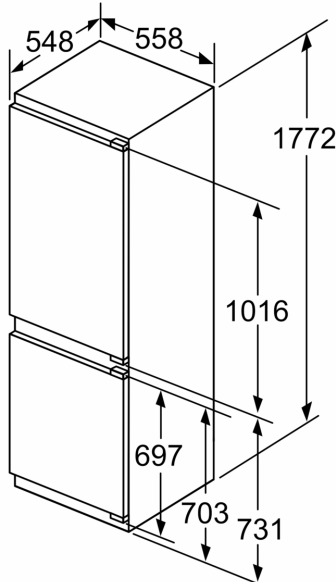

### Dimension and installation

- Dimensions: 177.2 cm H x 55.8 cm W x 54.8 cm D
- Niche Dimensions: 177.5 cm H x 56 cm W x 55 cm D

- Right hinged door, door reversible
- Height adjustable front feet
- 220 - 240 V
- Length of power cord:230 cm

### Additional features

**Series 6, Built-in fridge-freezer with freezer at bottom, 177.2 x 55.8 cm, soft close flat hinge KIN86ADD0G**

Measurements in mm

measurements in mm  
 Recommended gap dimensions for flat hinges

The specified unit door dimensions are valid for a door gap of 4 mm.  
 measurements in mm

The gap dimensions recommended in the table must be adhered to in order to ensure that appliance doors do not collide with anything when they are opened, and to avoid causing damage to kitchen units. 1 /