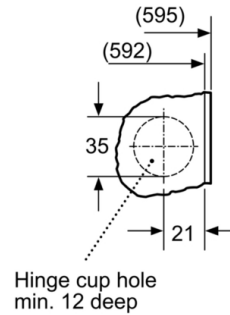

### Technical Information

- adjustable base height: 15 cm
- adjustable base depth: 6.5 cm
- Height adjustment with cardanDrive

<sup>1</sup> Scale of Energy Efficiency Classes from A to G

<sup>2</sup> Energy consumption in kWh per 100 cycles (in programme Eco 40-60)

**Series 6, Built-in washing machine, 8 kg,  
1400 rpm  
WIW28302GB**

measurements in mm

Z detail

measurements in mm

measurements in mm

measurements in mm