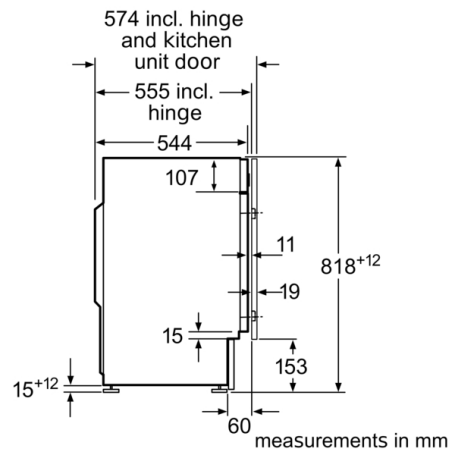

Construction type: Built-in

Height of removable worktop: -2 mm

Dimensions of the product: 818 x 596 x 544 mm

Net weight: 76.0 kg

Connection rating: 2300 W

Fuse protection: 10 A

Voltage: 220-240 V

Frequency: 50 Hz

### Technical Information

- adjustable base height: 15 cm
- adjustable base depth: 6.5 cm
- Height adjustment with cardanDrive

<sup>1</sup> Scale of Energy Efficiency Classes from A to G

<sup>2</sup> Energy consumption in kWh per 100 cycles (in programme Eco 40-60)

**Series 6, Built-in washing machine, 8 kg,  
1400 rpm  
WIW28302GB**

measurements in mm

Z detail

measurements in mm

measurements in mm

measurements in mm