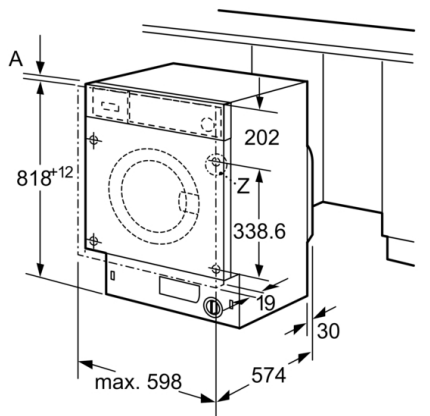

Construction type: Built-in

Height of removable worktop: -2 mm

Dimensions of the product: 818 x 596 x 544 mm

Net weight: 76.0 kg

Connection rating: 2300 W

Fuse protection: 10 A

Voltage: 220-240 V

Frequency: 50 Hz

**Series 6, Built-in washing machine, 8 kg,  
1400 rpm  
WIW28302GB**

measurements in mm

Z detail

measurements in mm

measurements in mm

measurements in mm