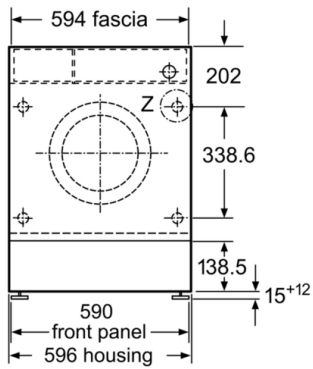

### Technical Information

- adjustable base height: 15 cm
- adjustable base depth: 6.5 cm
- Height adjustment with cardanDrive

<sup>1</sup> Scale of Energy Efficiency Classes from A to G

<sup>2</sup> Energy consumption in kWh per 100 cycles (in programme Eco 40-60)

**Series 6, Built-in washing machine, 8 kg,  
1400 rpm  
WIW28302GB**

measurements in mm

Z detail

measurements in mm

measurements in mm

measurements in mm