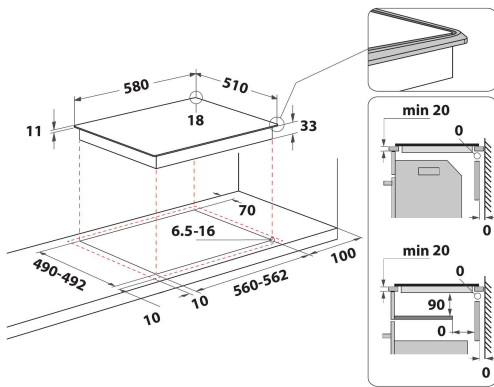

TI 60 W

12NC: F104340

GTIN (EAN) code: 8050147043400

Indesit
Life proof.

MAIN FEATURES

Product group	Hob
Construction type	Built-in
Type of control	Mechanical
Type of control settings	-
Number of gas burners	0
Number of electric cooking zones	4
Number of electric plates	4
Number of radiant plates	0
Number of halogen plates	0
Number of induction plates	0
Number of electric warming zones	0
Location of control panel	Lateral
Basic surface material	Inox
Main colour of product	White
Electrical connection rating (W)	5500
Gas connection rating (W)	0
Gas type	N/A
Current (A)	23,9
Voltage (V)	230-240
Frequency (Hz)	50
Length of Electrical Supply Cord (cm)	0
Plug type	No
Gas connection	N/A
Width of the product	580
Height of the product	40
Depth of the product	510
Minimum niche height	20
Minimum niche width	558
Niche depth	490
Net weight (kg)	9.5
Automatic programmes	No

TECHNICAL FEATURES

Power on indicator	Yes
Number of indicators	1
Type of regulation	Cast iron plate rapid
Type of lid	Without
Residual heat indicator	Central
Main on/off switch	No
Safety device	-
Timer	No